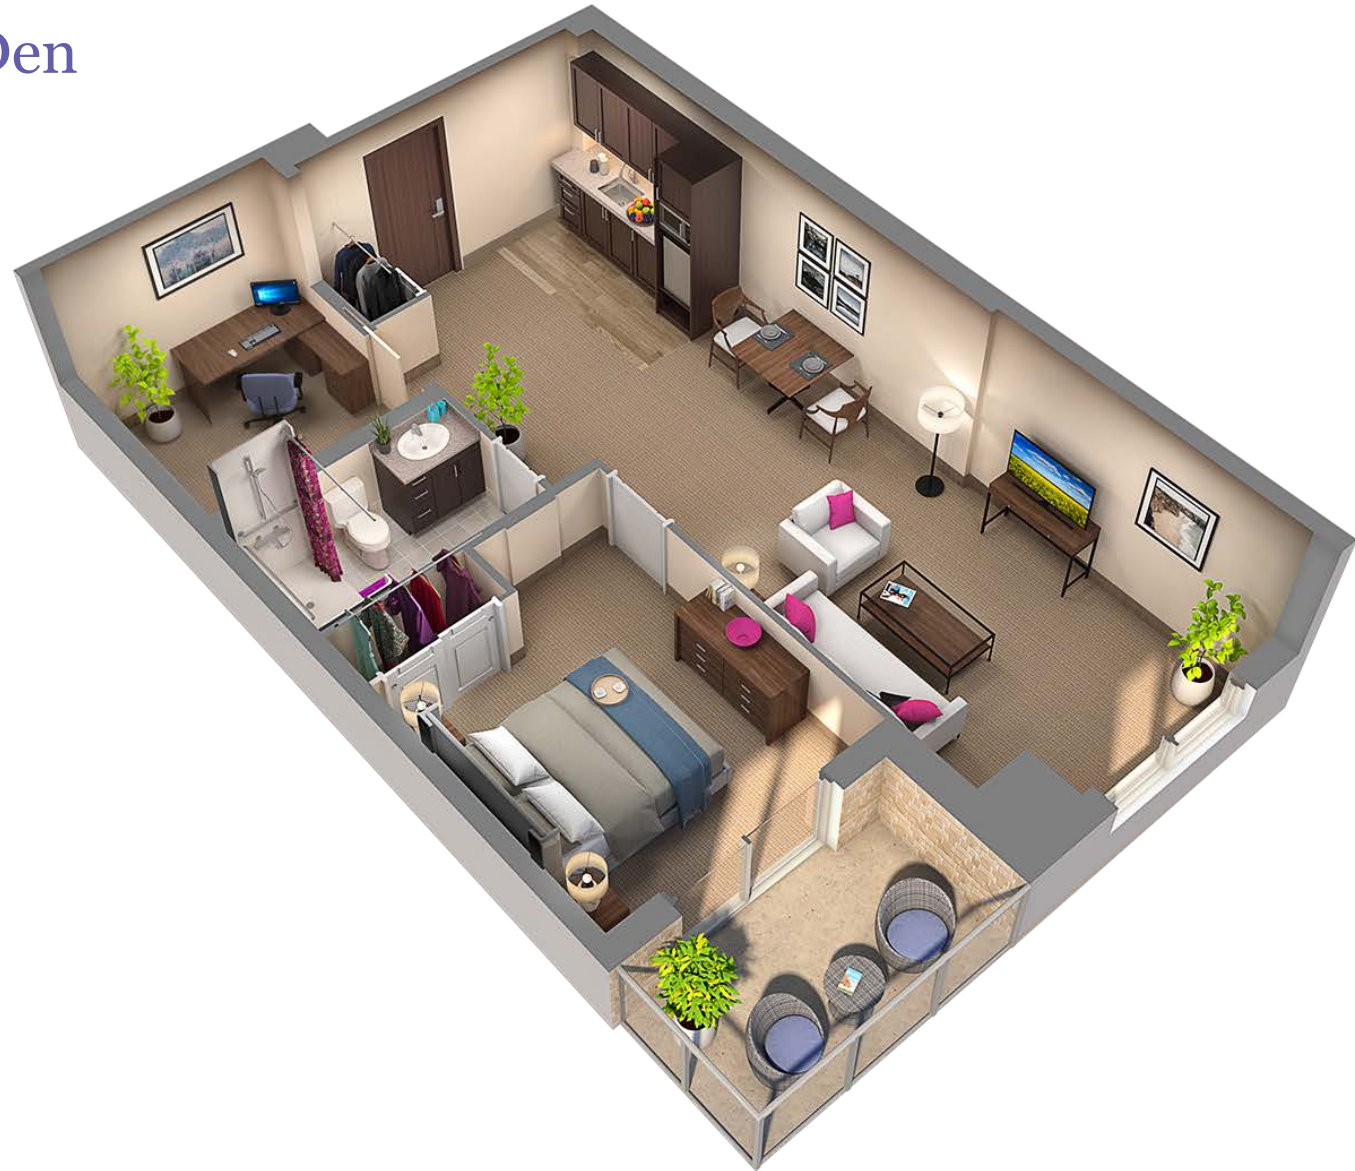

1 Bedroom + Den

INDEPENDENT LIVING

738 sq. ft.

Other suite styles available.

*Artist's concept, may not be as shown

1500 Steeles Ave W, Thornhill, ON L4J 4H6

T: (905) 738-0905

FourElmsRetirement.com