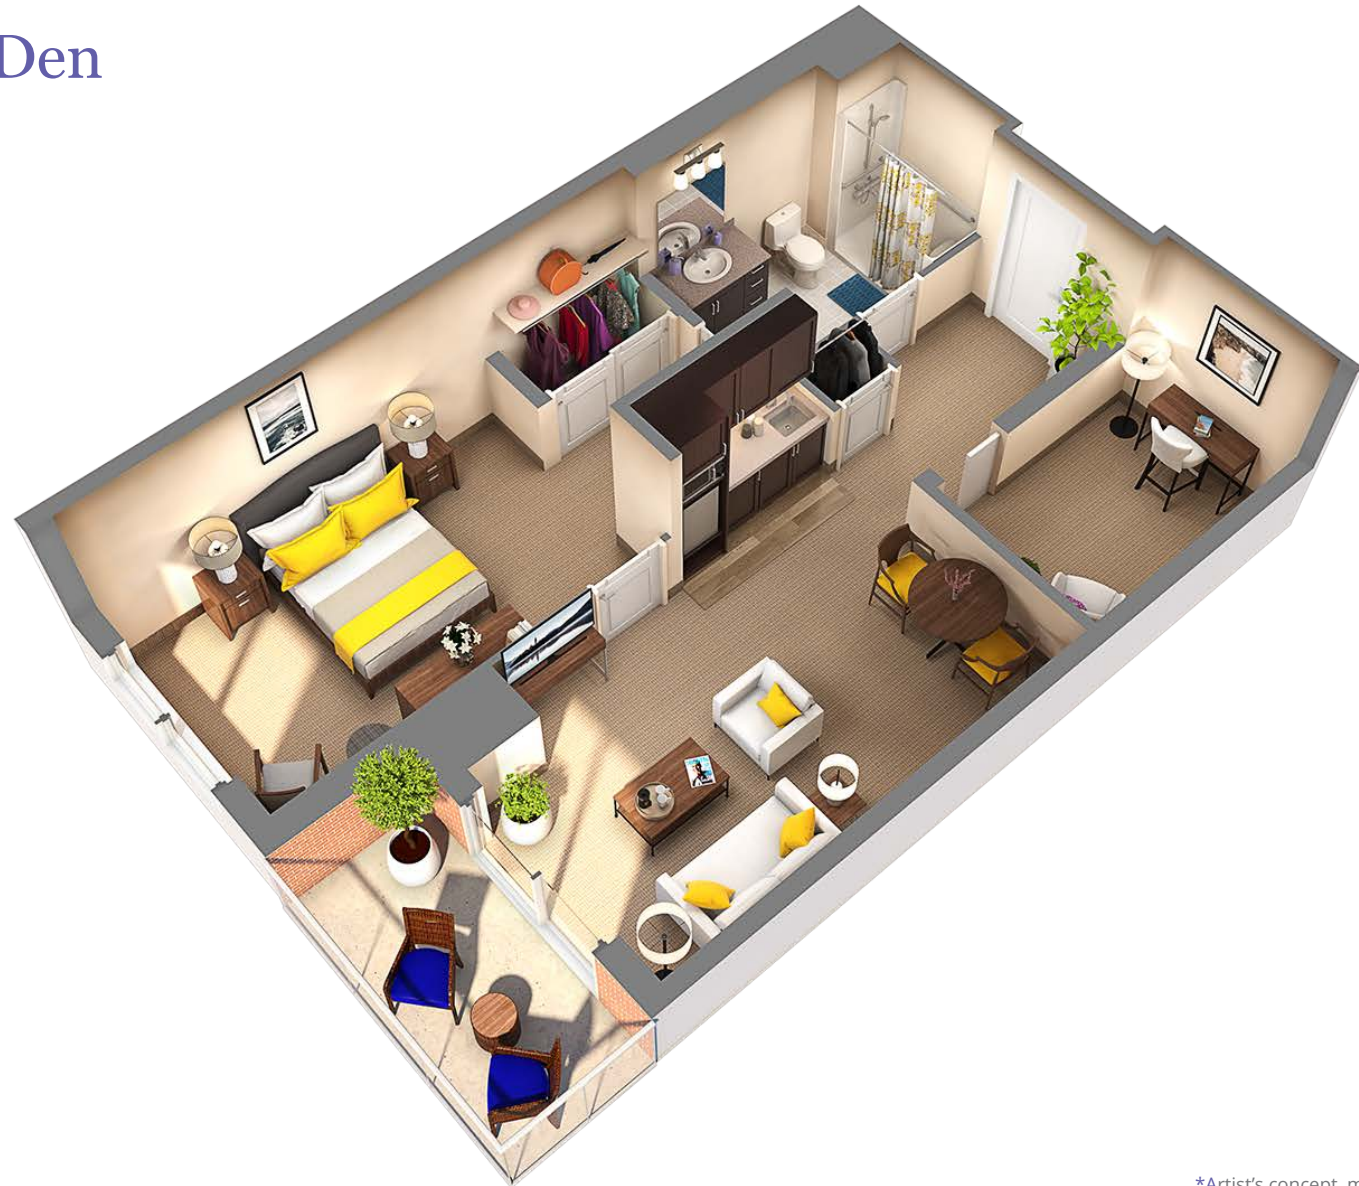

1 Bedroom + Den

INDEPENDENT LIVING

640 sq. ft.

Other suite styles available.

*Artist's concept, may not be as shown