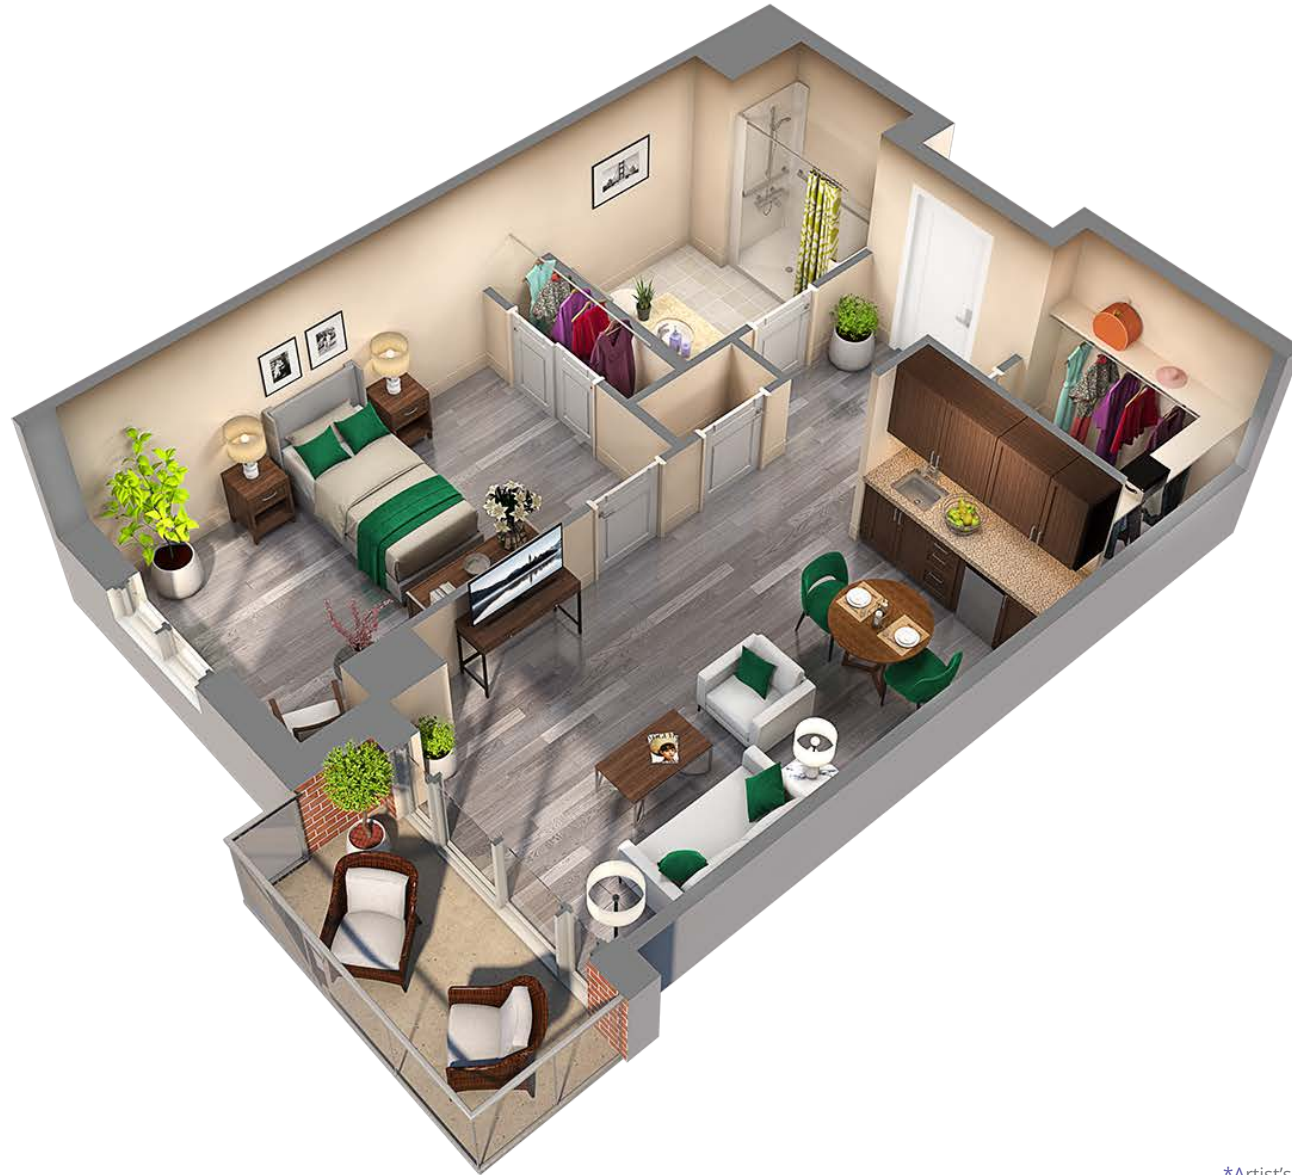

1 Bedroom

ASSISTED LIVING

699 sq. ft.

Other suite styles available.

*Artist's concept, may not be as shown

STOUFFVILLE CREEK
RETIREMENT RESIDENCE

40 Freel Lane, Stouffville, ON L4A 0P5

T: (905) 642-2902