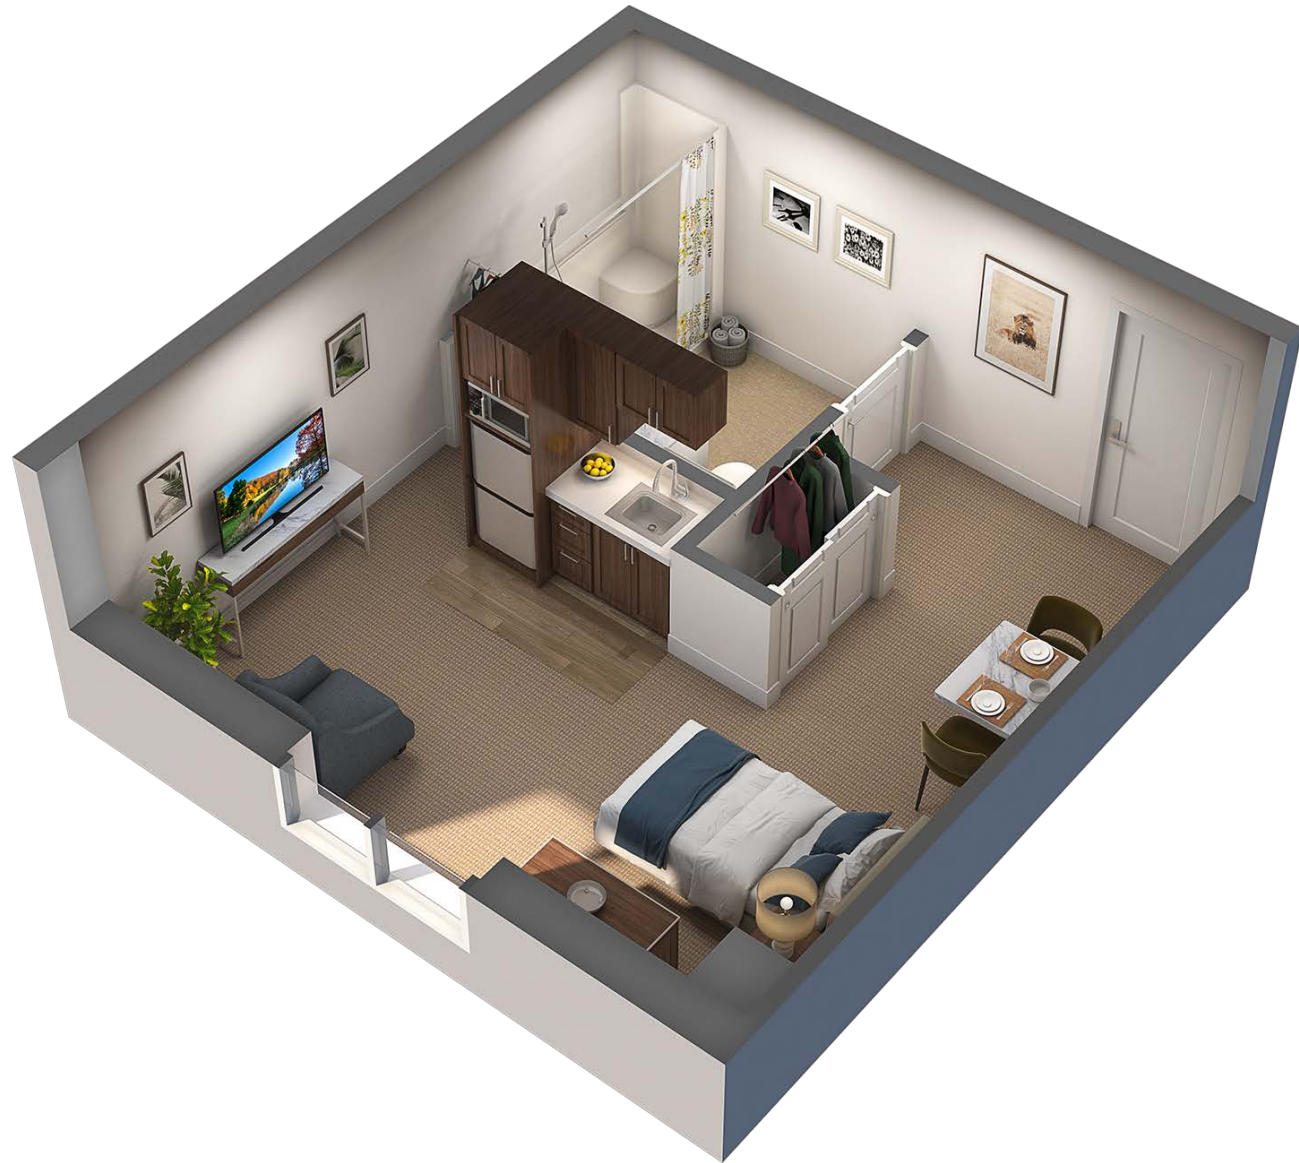

Studio

INDEPENDENT LIVING

215 sq. ft.

Other suite styles available.

*Artist's concept, may not be as shown

White Cliffe
TERRACE
RETIREMENT RESIDENCE

1460 Durham Regional Hwy 2, Courtice, ON L1E 3C4

T: (905) 579-0800