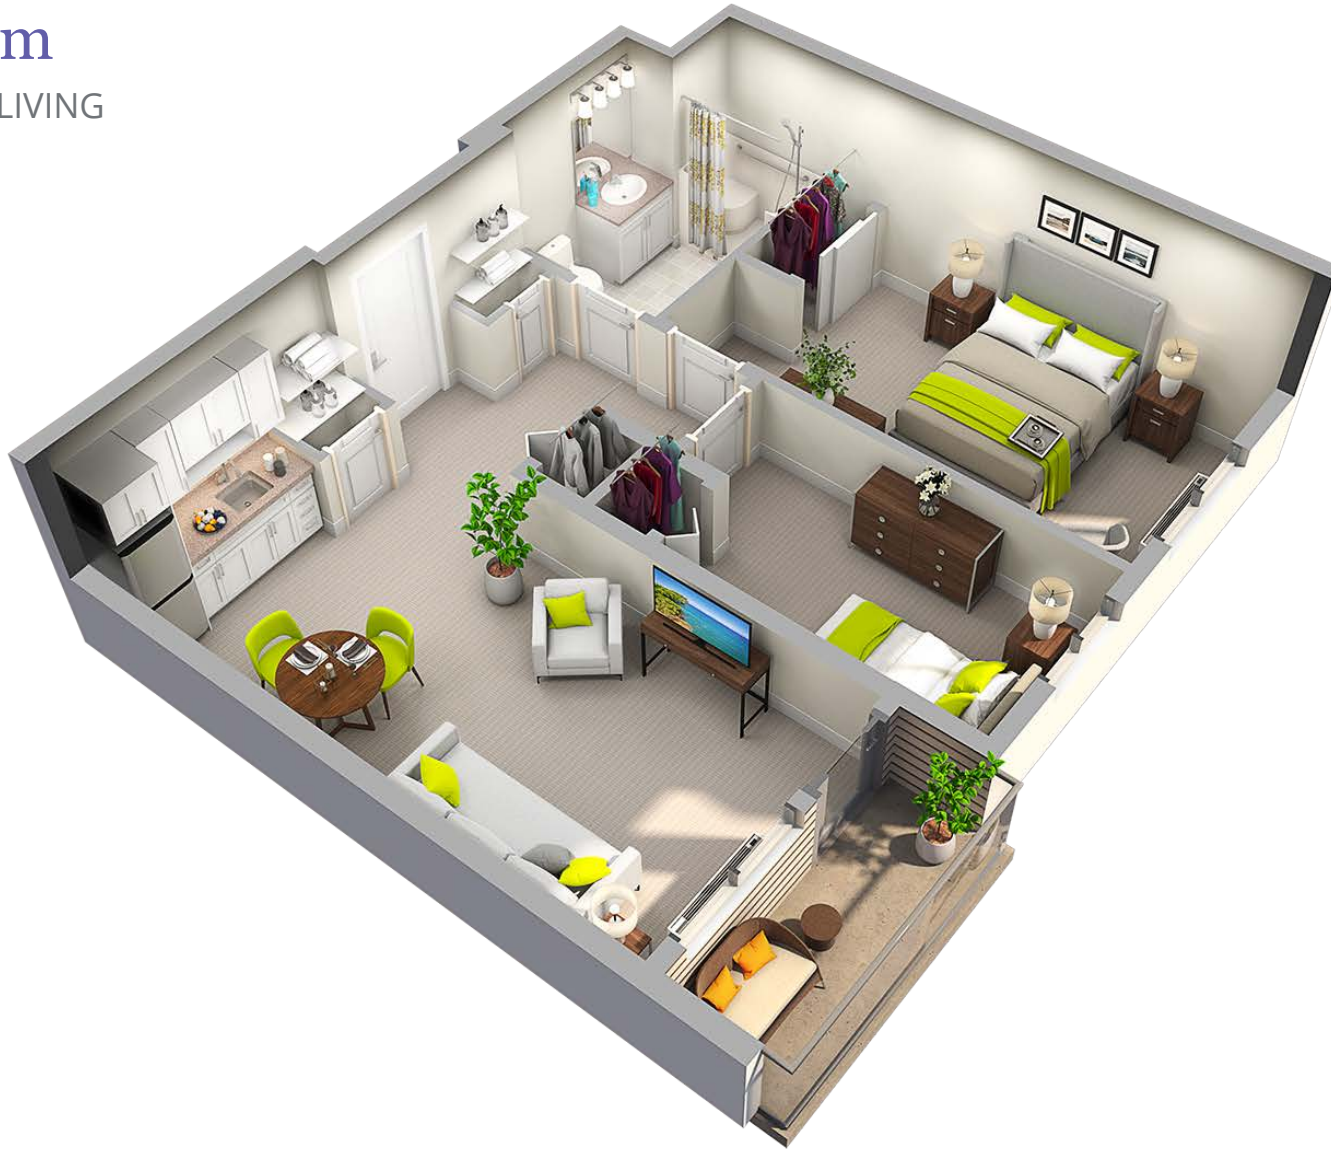

# 2 Bedroom

INDEPENDENT LIVING

969 sq. ft.

Other suite styles available.

\*Artist's concept, may not be as shown

4950 Pasqua Street, Regina, SK S4S 7L2

T: (306) 585-7100

[WinterGreeneEstatesRetirement.com](http://WinterGreeneEstatesRetirement.com)